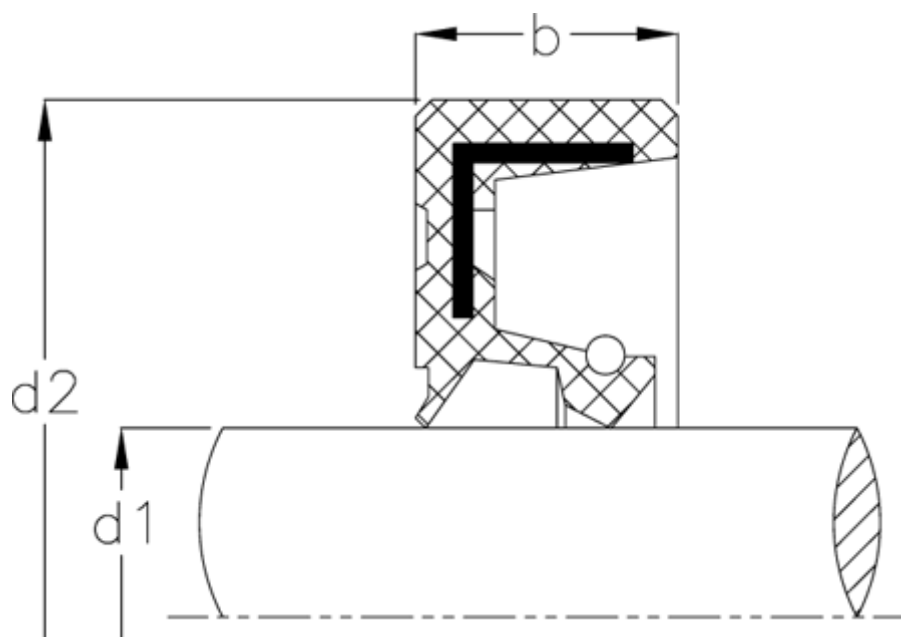

Data Sheet

Article number: 170207000900100000

Description: KLEE Rotary shaft seal WAS 7090/10
NBR nitrile rubber, with seal lip

Measures

| | |
|----------|-------|
| b | = 10 |
| d1 | = 70 |
| d2 | = 90 |
| Material | = NBR |